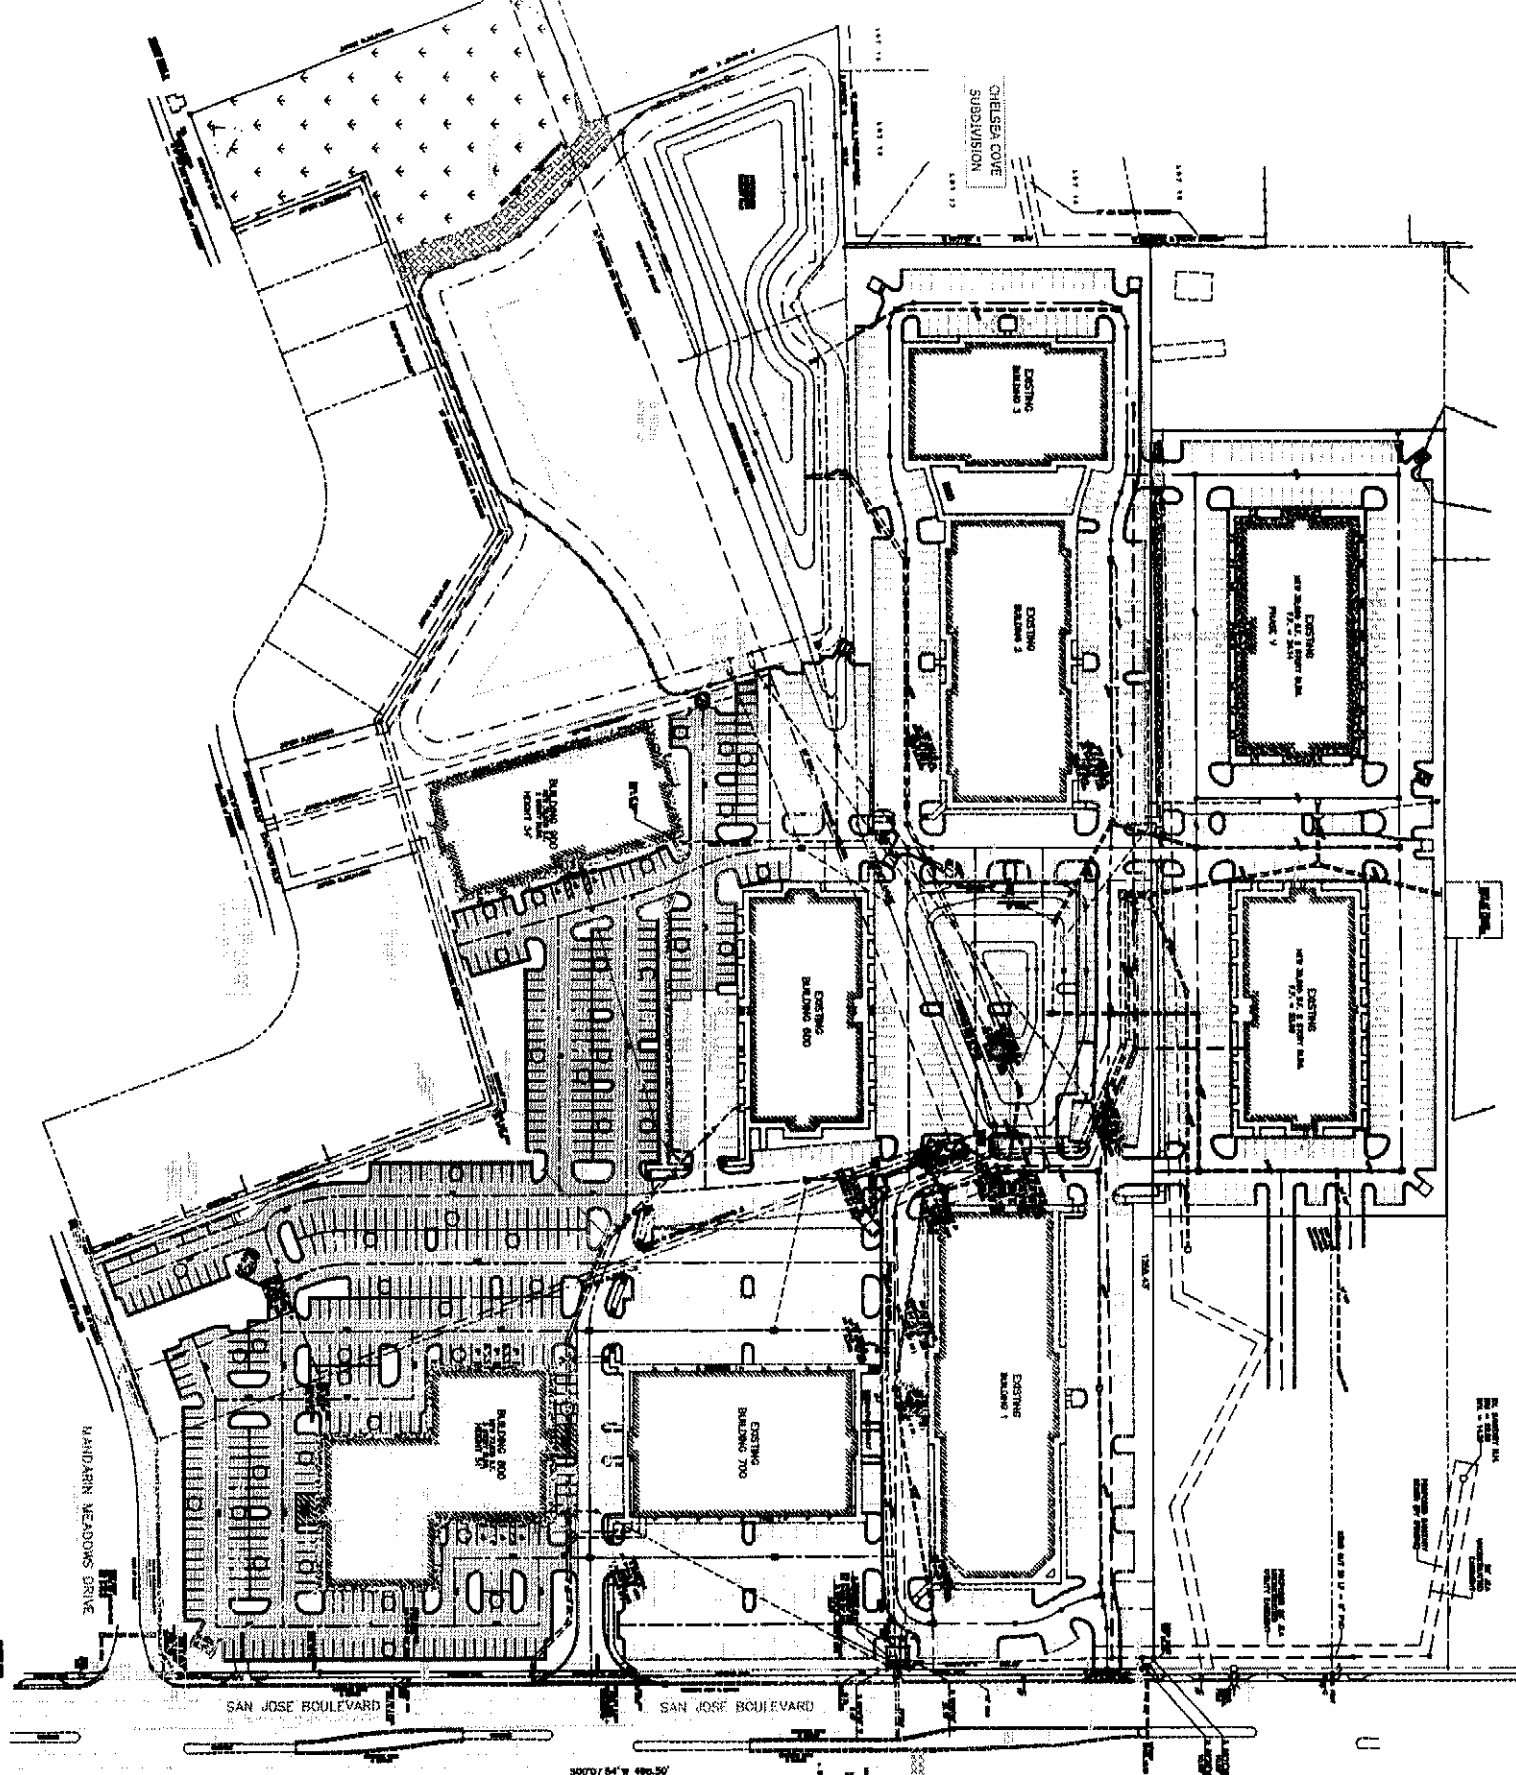

CHELSA COVE
SUBDIVISION

SAN JOSE BOULEVARD

SAN JOSE BOULEVARD

MANDARIN MEADOWS DRIVE

PADDOLE
DRIVE

3007/04' x 48'50"

11

12